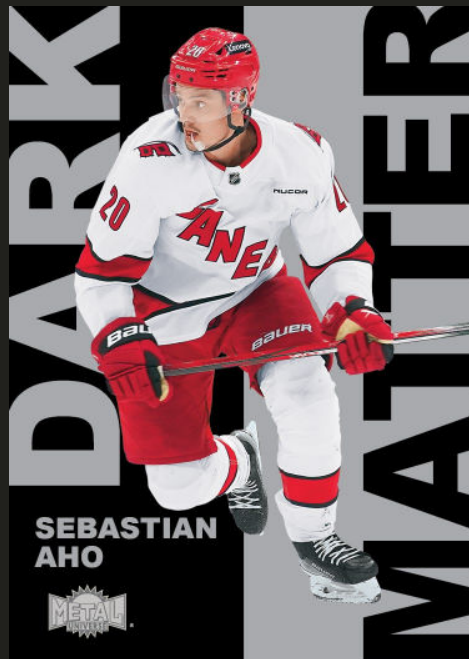

2025-26 Metal Universe Hockey

THE INSERTS

BIG PULLS

2025-26 Metal Universe Hockey returns with high quality inserts and Case Hits to add some flavor to anyone's collection. **Dark Matter** and **Platinum Portraits** return with their new designs! The staple **2013 Metal Universe Retros** are a fan-favorite featuring custom art highlighting each subject's likeliness! Look for top-tier stars like Leon Draisaitl, Connor Bedard, Cale Makar and many more!

Dark Matter